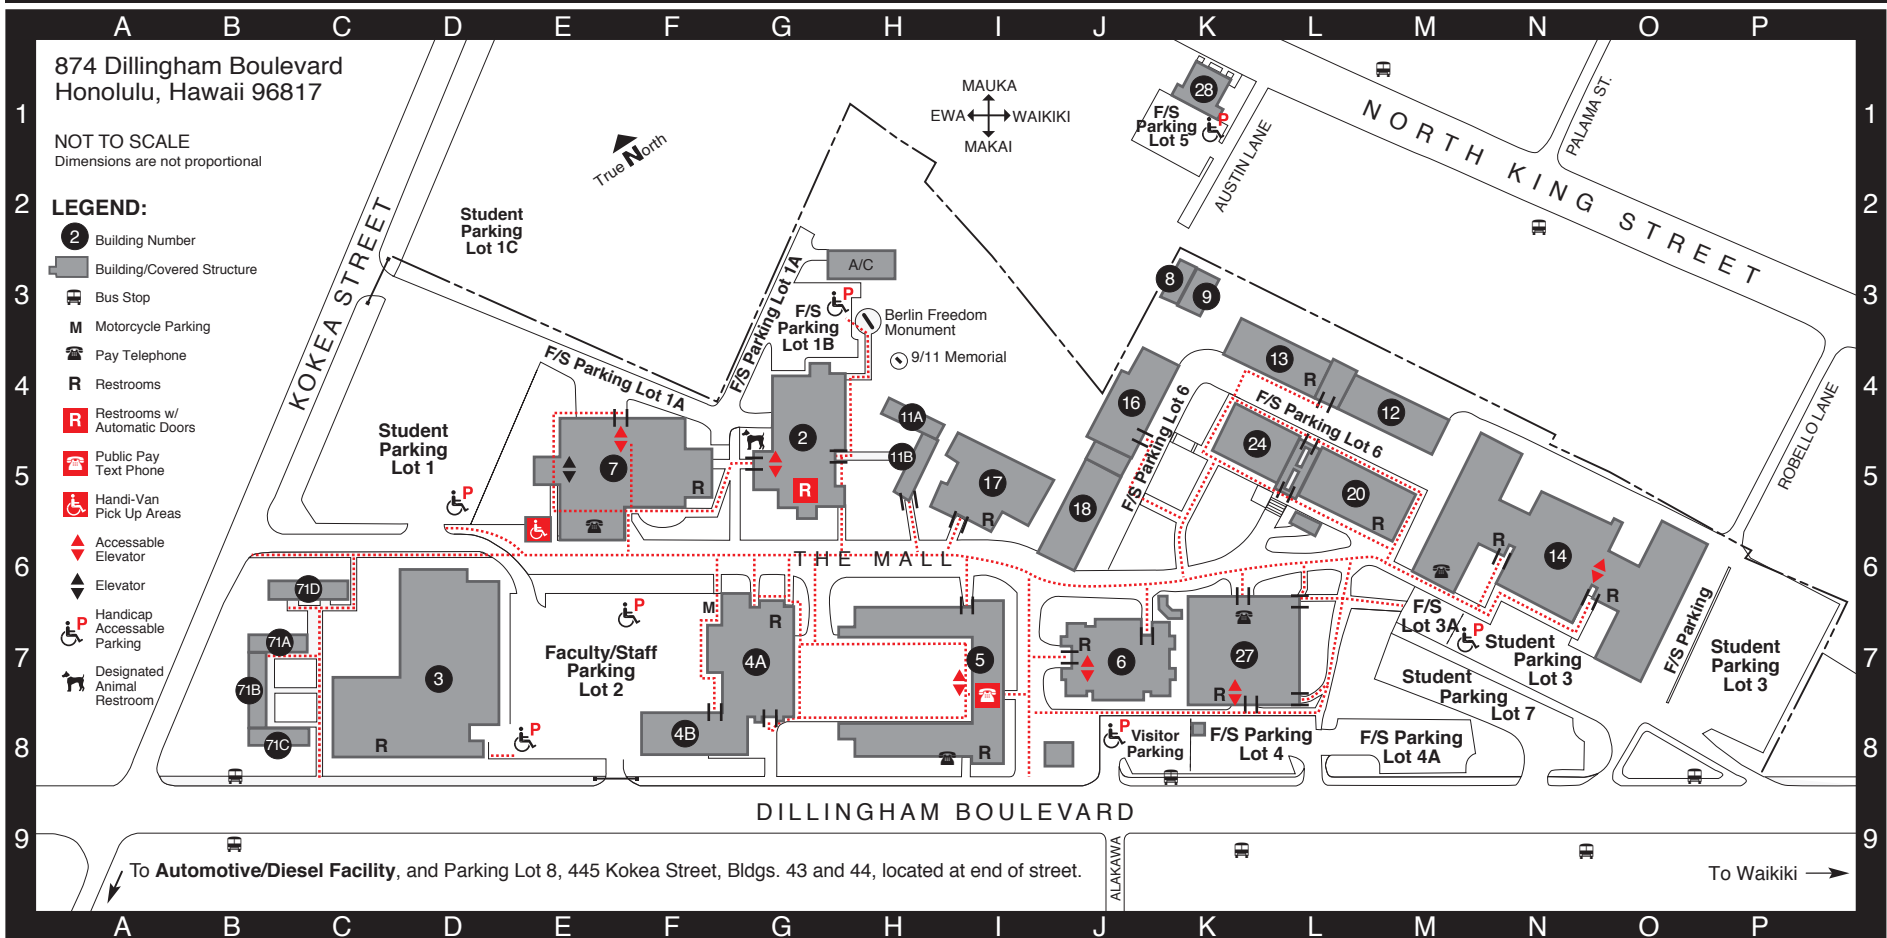

CAMPUS ACCESS MAP

HONOLULU COMMUNITY COLLEGE • MAIN CAMPUS MAP

- | | | | | | | |
|--|--|---|--|--|---|--------------------------------------|
| Administration 6 [J7] | Berlin Freedom Monument [H4] | Commercial Aviation [Off Campus] | Employment Training Center 71A, 71B, 71C, 71D [B7] | Kapalama Multimedia Conference Center 2 [G5] | Occupational and Environmental Safety Management 9 [K3] | Student Gov. (ASUH-HCC) 2 [G5] |
| Admissions and Counseling 6 [J7] | Bookstore 2 [G5] | Computer Labs 2 [G5] | Fashion Technology 27 [K7] | Liberal Arts 7 [F5], 2 [G5] | PCATT 2 [G5] | Student Life and Dev. 2 [G5] |
| Aero Maintenance [Off Campus] | Business Office/Cashier 6 [J7] | Computing, Electronics & Networking Technology 13 [K4], 20 [L5] | Financial Aid 6 [J7] | Library 7 [F5] | Print Shop 16 [J4] | Student Lounge 2 [G5] |
| Apprenticeship Office 4B [F8] | Cafeteria 4A [G7] | Continuing Education & Training 2 [G5] | Fire & Environmental Emergency Response 9 [K3] | Maintenance 18 [J5] | Records 6 [J7] | Student Services 6 [J7] |
| Apprenticeship Shop 12 [M4] | Campus Center 2 [G5] | Cosmetology 27 [K7] | Health Office 2 [G5] | Maintenance Storage 8 [K2] | Refrigeration & AC 14 [N6] | Student Media Board 2 [G5] |
| Architectural, Engineering & CAD Technologies 2 [G5] | Career Readiness & Job Placement Center 6 [J7] | Diesel Mechanics [Off Campus] | Human Services 11A [H4], 11B [H5], 2 [G5] | Marine Ed & Training Ctr. [Off Campus] | Science 5 [I7] | Trade/Apprenticeship Complex 14 [N6] |
| Art, Communication Arts 2 [G5] | Carpentry 14 [N6] | Educational Media Center 7 [F5] | | Matsuda Technology Center 2 [G5] | Security 4B [F8] | Welding 14 [N6] |
| Auto Body 3 [D7] | Child Care 11A [H4], 11B [H5] | Electrical Installation & Maintenance 24 [K5] | | Native Hawaiian Project 7 [F5] | Sheet Metal Shop 17 [I5] | 9/11 Memorial [H4] |
| Automotive [Off Campus] | College Skills Center 7 [F5] | Emeritus College/ Senior Net 2 [G5] | | | Student ACCESS 7 [F5] | |