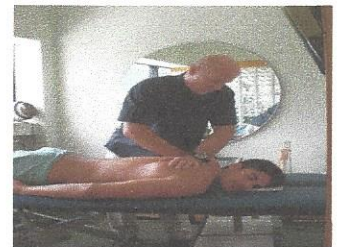

We are located in the Manoa Marketplace
2851 E Manoa Road Suite 1-205
Honolulu, HI 96822

New Office Hours:
Monday-Saturday
10:00 A.M. to 6:00 P.M.

- Gentle Non-Force Chiropractic Care
- Excellent Massage Therapist's
- Back, Neck And Joint Pain Relief
- Stress Relief

SATURDAY
PROMOTION
CHIROPRACTIC +
90 MIN. MANUAL
THERAPY

BALANCE = HEALTH

Call For An Appointment:

(808) 988-6113

Visit Us On The Web At:

www.manoachiropracticandmassage.com